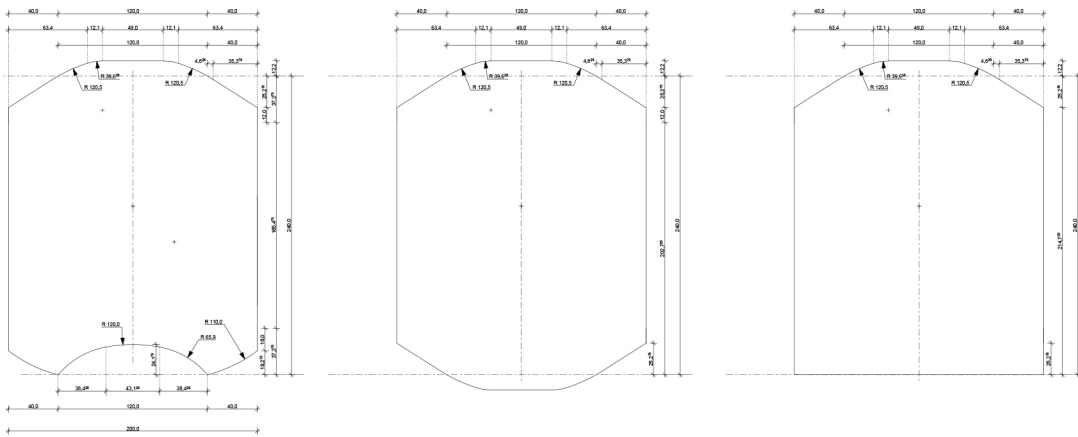

ORIGINAL

Classical, sophisticated log profile with sharp edges, extended side width, and typical shapes created during the process of hewing. The natural character of the profile is shown by its asymmetrical differences - straight lines on the top part and curved lines on the bottom part of the log. Bottom of the log is flattened on purpose to make it look visually wider. This authentic profile gives any log house a character, by proving how rigid are the walls and how tight are the corner notches.

250

200

150