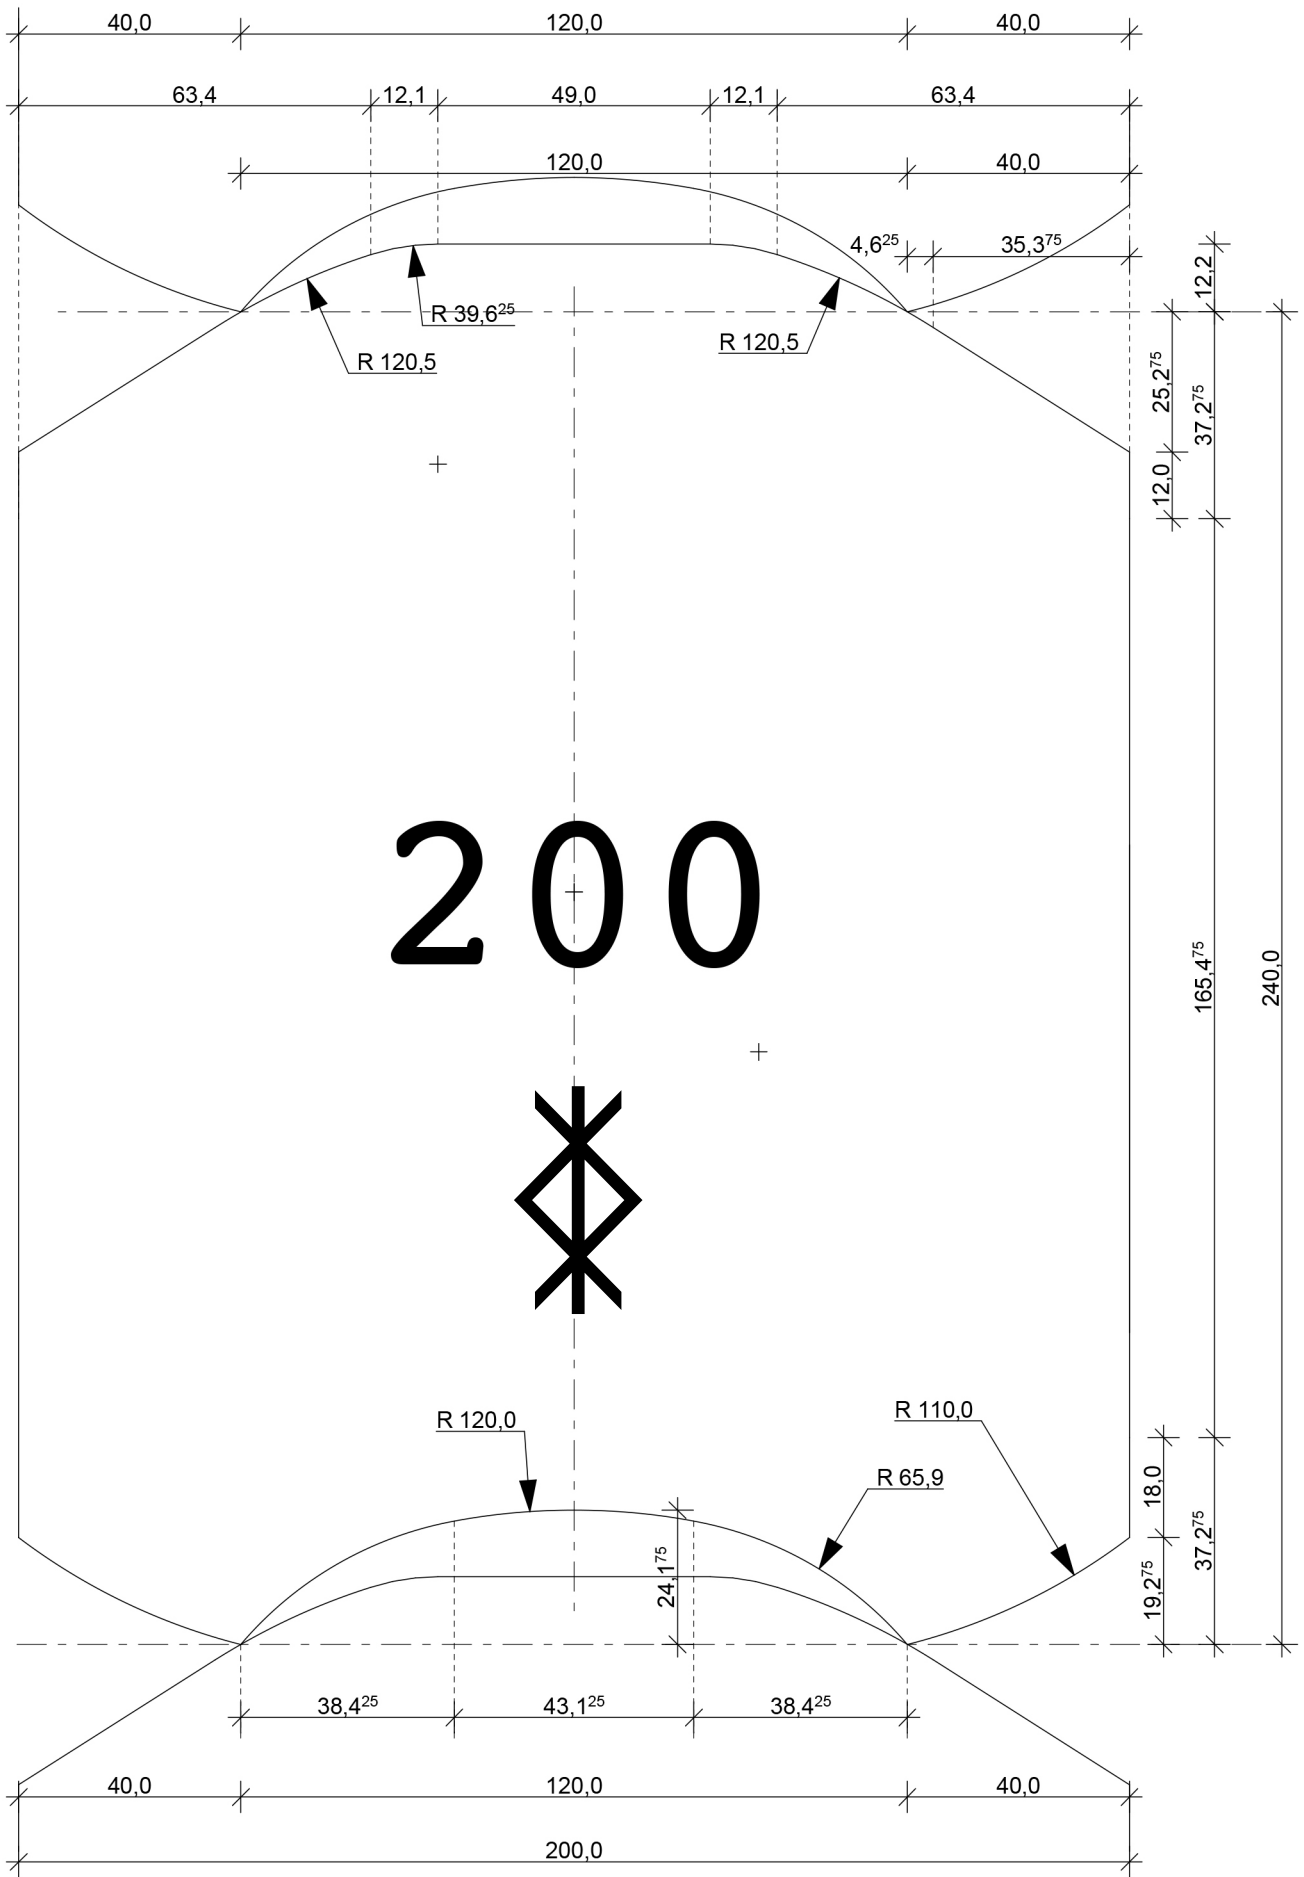

ORIGINAL

Classical, sophisticated log profile with sharp edges, extended side width, and typical shapes created during the process of hewing. The natural character of the profile is shown by its asymmetrical differences - straight lines on the top part and curved lines on the bottom part of the log. Bottom of the log is flattened on purpose to make it look visually wider. This authentic profile gives any log house a character, by proving how rigid are the walls and how tight are the corner notches.

250

200

150