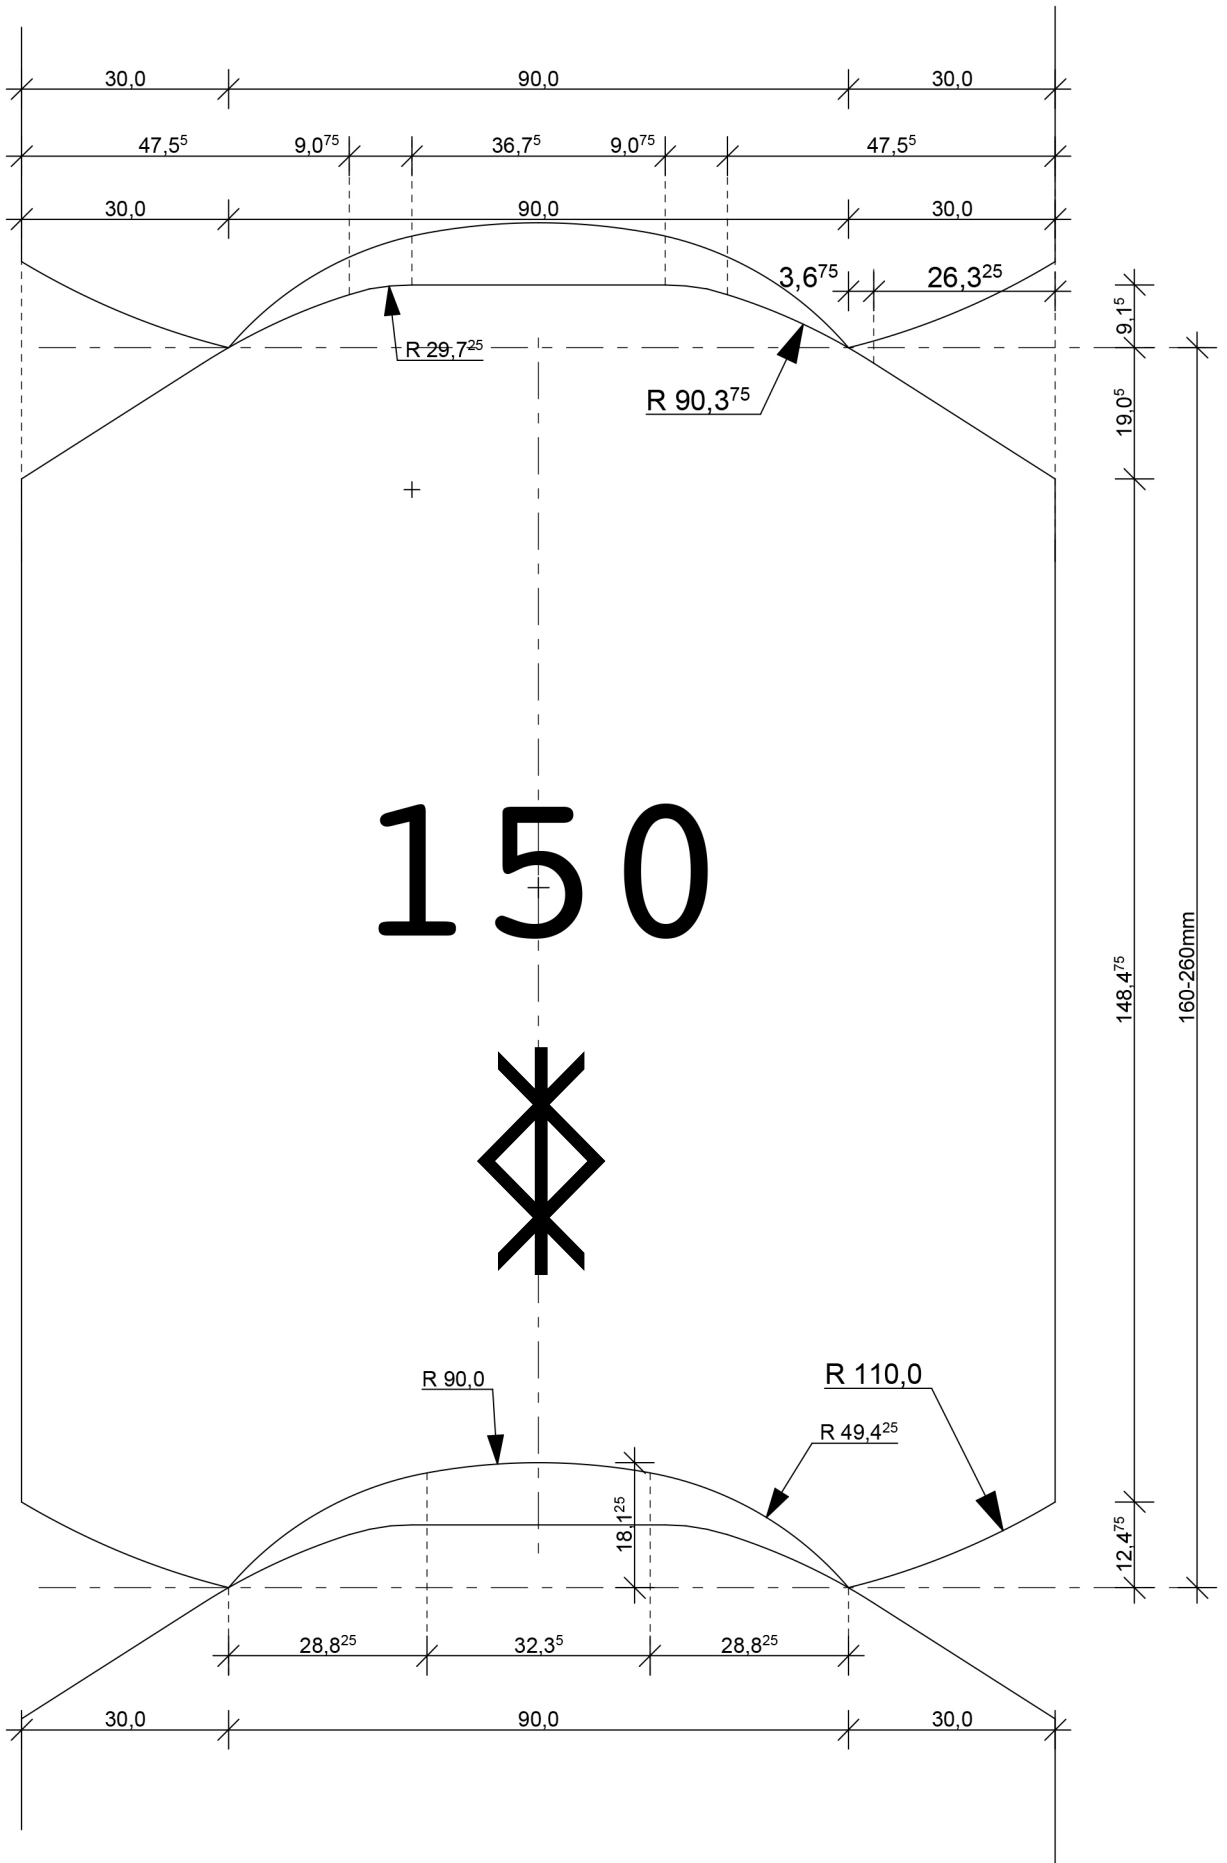

ORIGINAL

Classical, sophisticated log profile with sharp edges, extended side width, and typical shapes created during the process of hewing. The natural character of the profile is shown by its asymmetrical differences - straight lines on the top part and curved lines on the bottom part of the log. Bottom of the log is flattened on purpose to make it look visually wider. This authentic profile gives any log house a character, by proving how rigid are the walls and how tight are the corner notches.

250

200

150