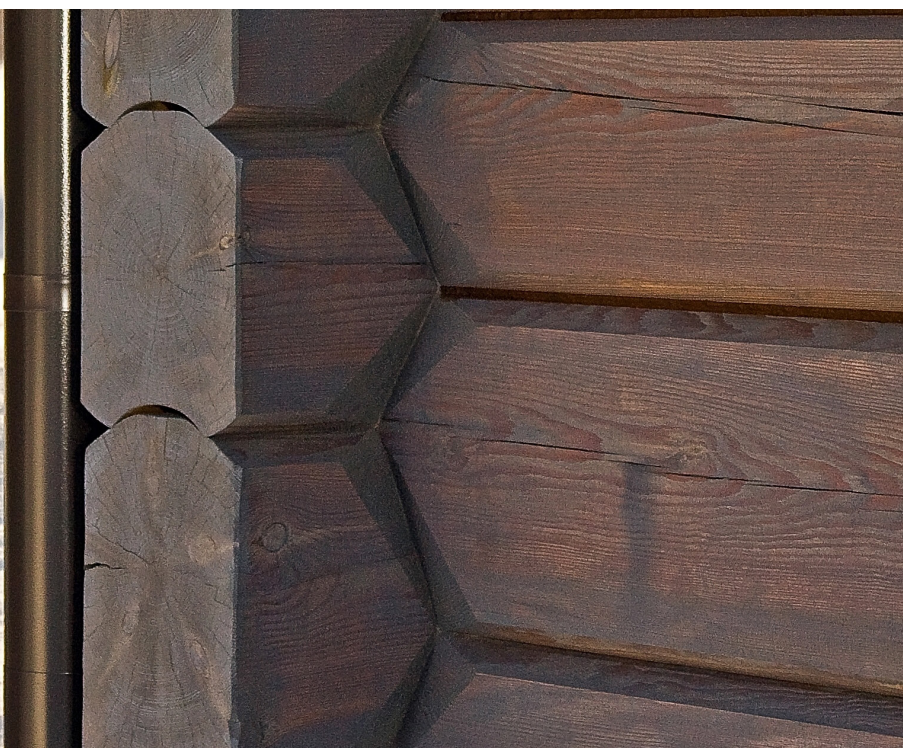

ORIGINAL

Classical, sophisticated log profile with sharp edges, extended side width, and typical shapes created during the process of hewing. The natural character of the profile is shown by its asymmetrical differences - straight lines on the top part and curved lines on the bottom part of the log. Bottom of the log is flattened on purpose to make it look visually wider. This authentic profile gives any log house a character, by proving how rigid are the walls and how tight are the corner notches.