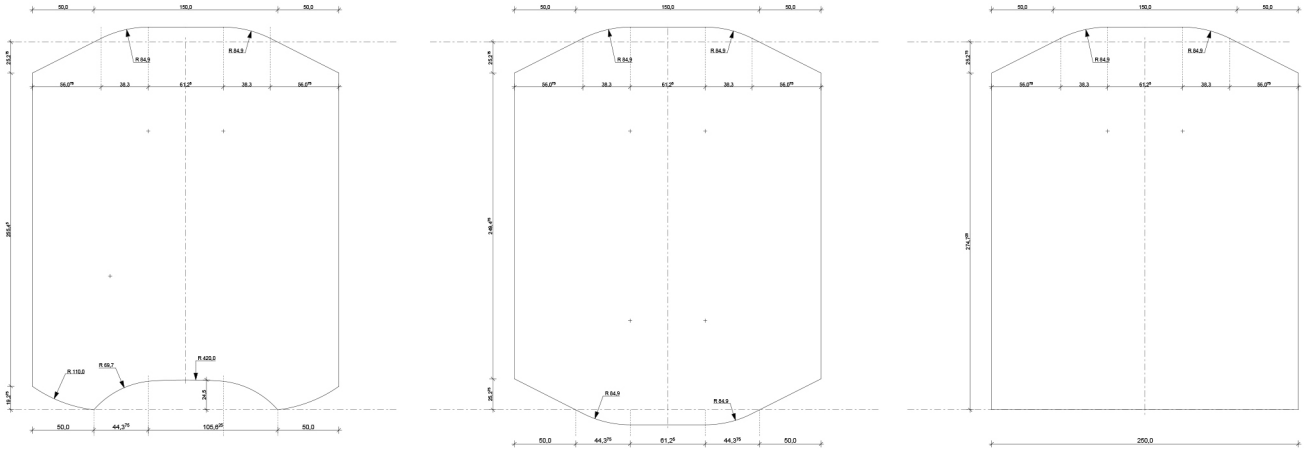

ORIGINAL

Classical, sophisticated log profile with sharp edges, extended side width, and typical shapes created during the process of hewing. The natural character of the profile is shown by its asymmetrical differences - straight lines on the top part and curved lines on the bottom part of the log. Bottom of the log is flattened on purpose to make it look visually wider. This authentic profile gives any log house a character, by proving how rigid are the walls and how tight are the corner notches.

250

200

150