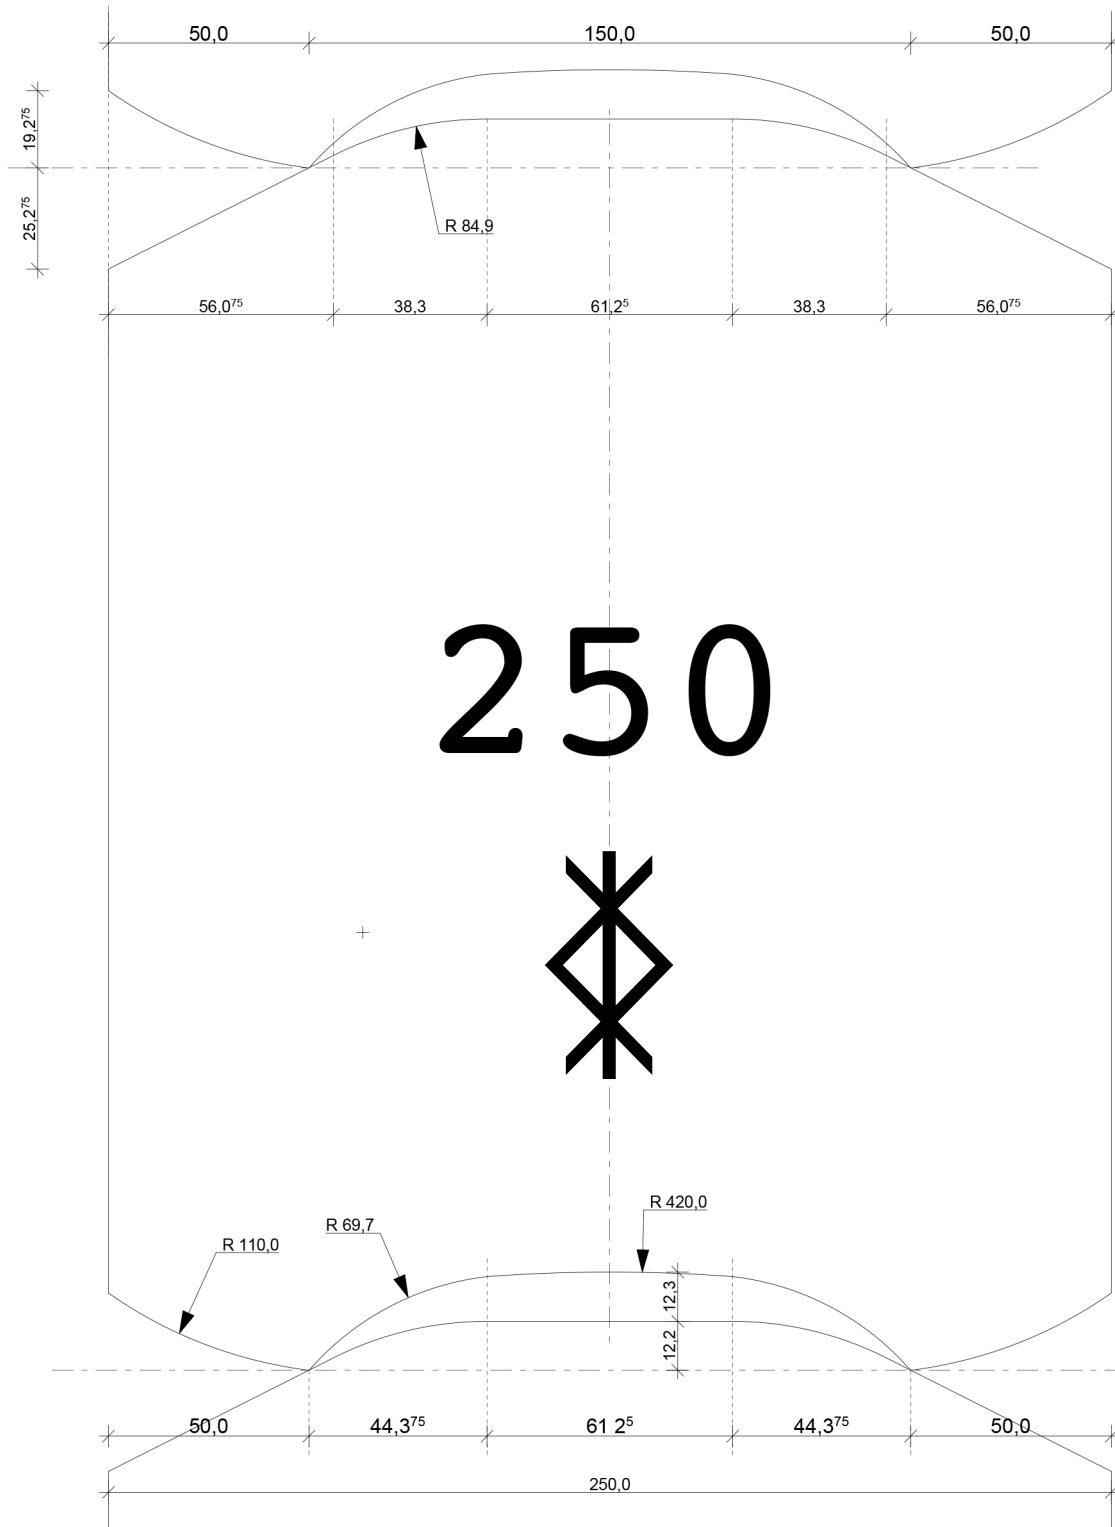

ORIGINAL

Classical, sophisticated log profile with sharp edges, extended side width, and typical shapes created during the process of hewing. The natural character of the profile is shown by its asymmetrical differences - straight lines on the top part and curved lines on the bottom part of the log. Bottom of the log is flattened on purpose to make it look visually wider. This authentic profile gives any log house a character, by proving how rigid are the walls and how tight are the corner notches.

250

200

150